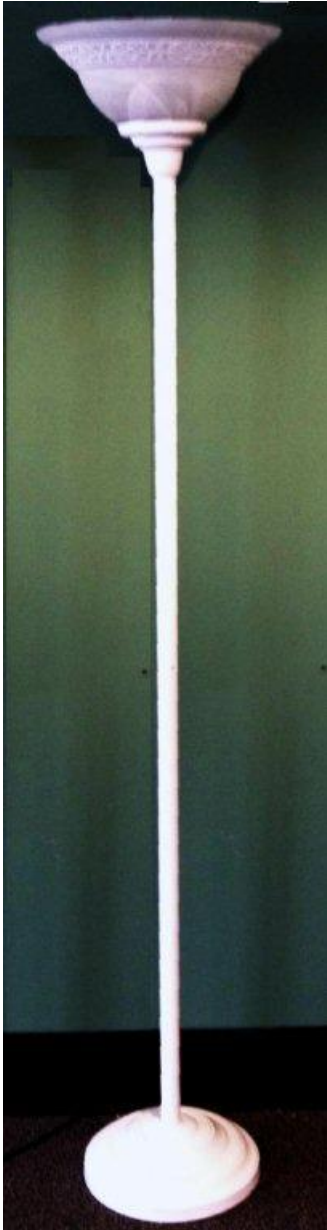

## The best quality of light

Enjoy the benefits of the most advanced earth-friendly lighting in your home and office. Ceramic discharge lamp (CDL) 100W torchiere delivers more light than a 800W incandescent bulb and lasts 20 times longer.