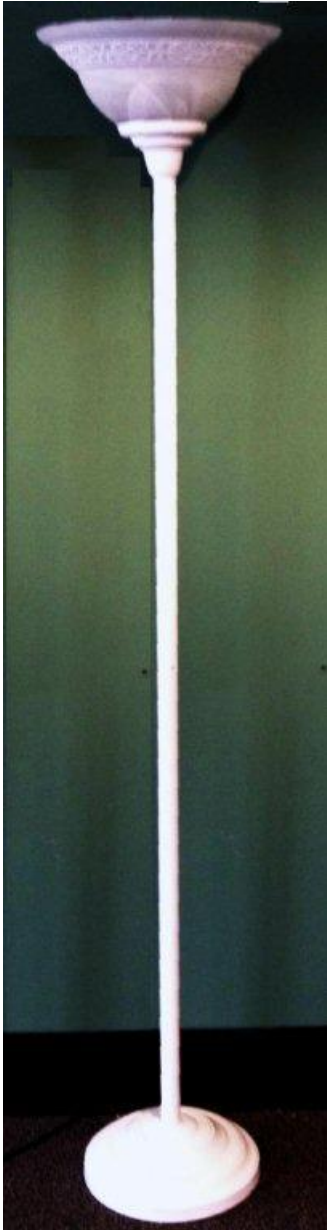

SunBrightCDL™ Torchiere

The best quality of light

Enjoy the benefits of the most advanced earth-friendly lighting in your home and office. Ceramic discharge lamp (CDL) 100W torchiere delivers more light than a 800W incandescent bulb and lasts 20 times longer.

The light makes you feel good

CDL torchiere's sparkling white light creates a natural ambience and truly brings out the best in all different colors.

Specifications

- *Electronic CDL technology
- *Crisp warm-white light
- *Metal Construction
- *Available finish – White and black
- *High quality frosted glass shade
- *Available lamp wattage: 20W, 35W, 50W, 70W and 100W
- *Options:
 - *Dimming
 - *LED backup during CDL warmup
 - *LED night light
 - *Wireless control